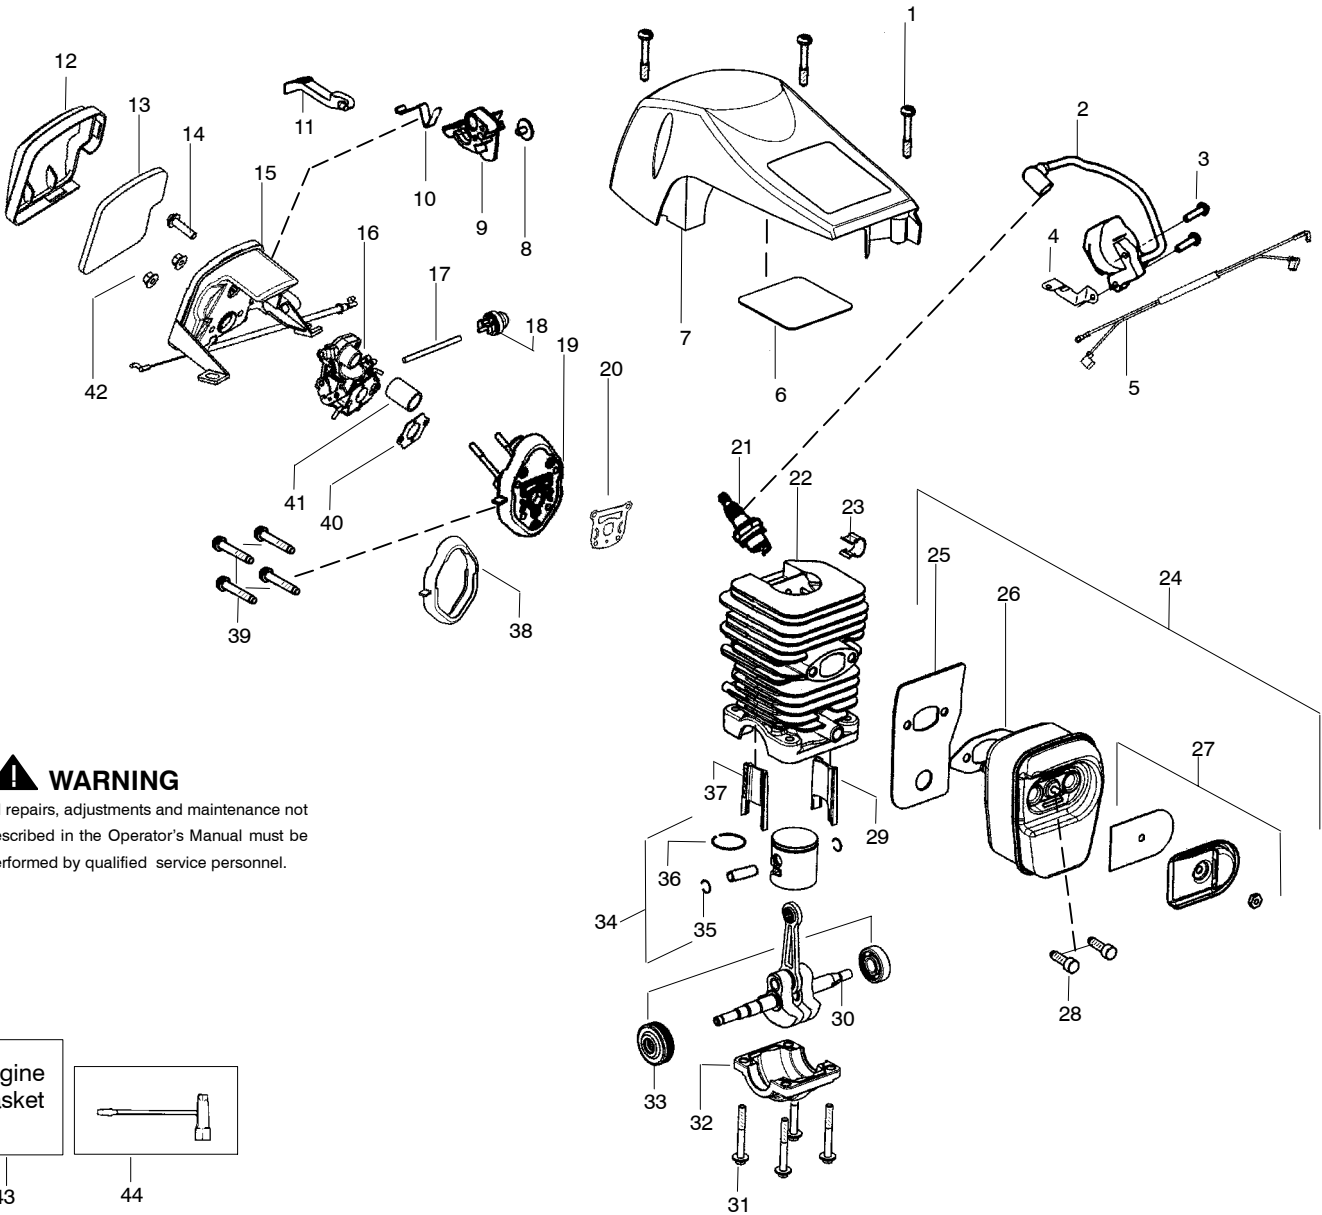

⚠ WARNING
All repairs, adjustments and maintenance not described in the Operator's Manual must be performed by qualified service personnel.